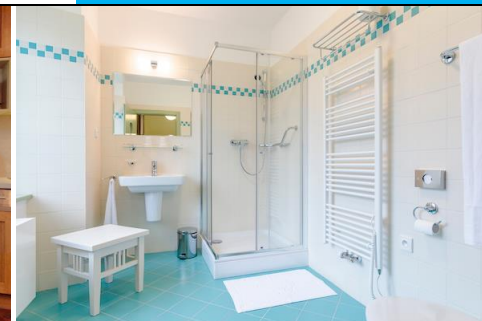

325,00 EUR

Breakfast is charged extra - 110,- CZK per Breakfast.

Double room

425,00 CZK

5 525,00 CZK

212,50 EUR

Free internet connection in the room

16) Pension Merlin