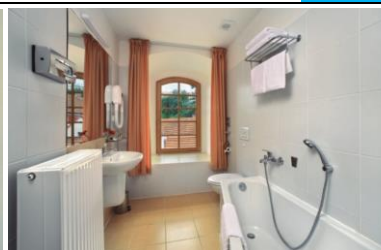

3) Hotel Mlýn ****

Parkán 120, 38101 Český Krumlov
Contact: Mr. Jiří Šnokhaus
Telephone: +420 380 731 133
Fax: +420 380 747 054
E-mail: info@hotelmlyn.eu
WWW: www.hotelmlyn.eu
Location: Český Krumlov
Type: Hotel
Total capacity of beds: 72
We speak: EN, DE
No smoking: partly

The hotel is located directly under the Town Theatre on the riverside and about 300 meters from the Computer Lab.	Type of the room	Price per night per person/minimum stay 7 nights	Price per person for 13 nights in CZK	Orienting price in EUR
All rooms have own WC and bathroom.	Single room	1 100,00 CZK	14 300,00 CZK	500,00 EUR
Breakfast included in the price	Double room	750,00 CZK	9 750,00 CZK	375,00 EUR
Free Internet connection in the rooms	Triple room	600,00 CZK	7 800,00 CZK	300,00 EUR