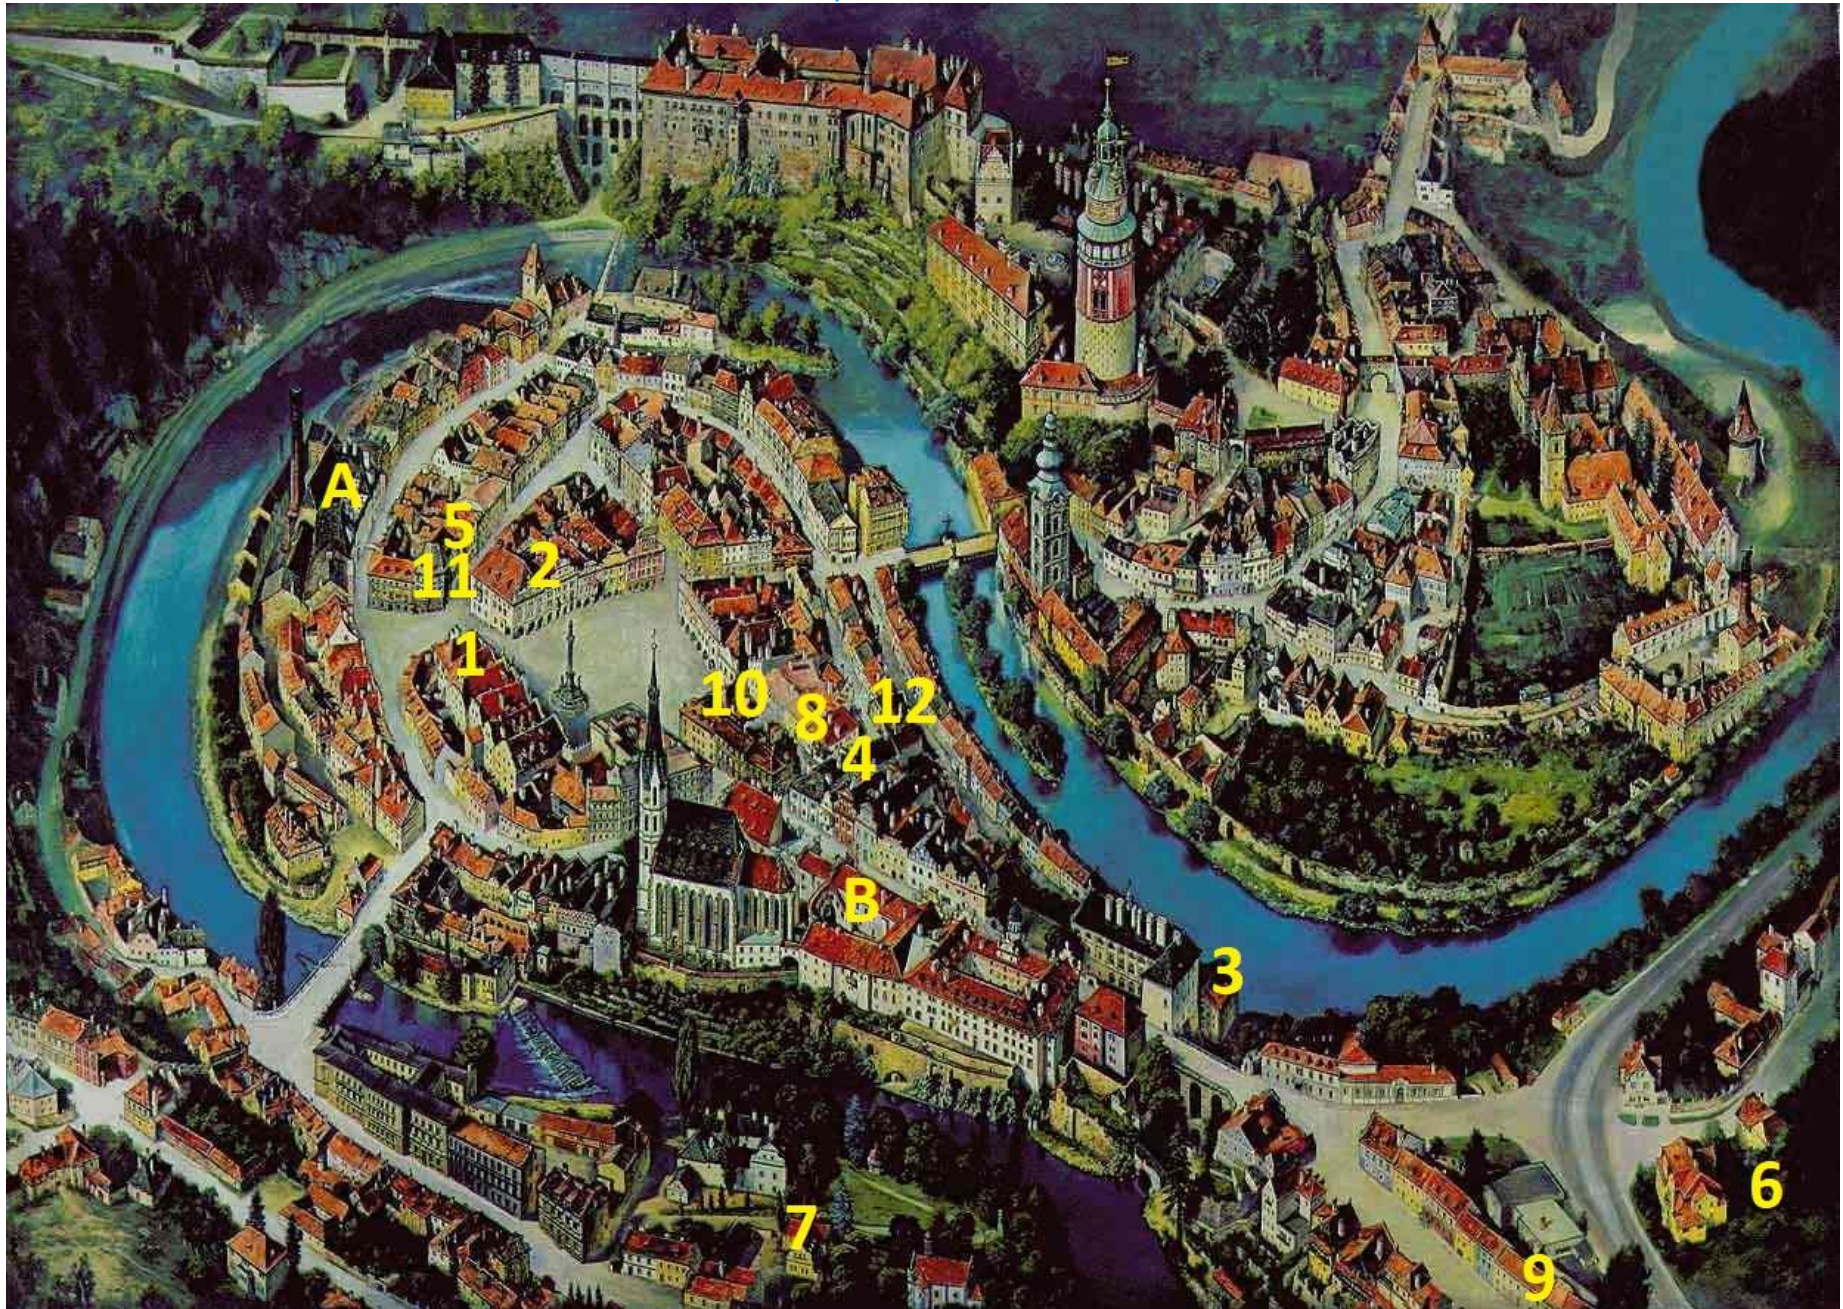

More information about the Český Krumlov [Cheskee Kroomlov] under www.ckrumlov.info

THE LOCATION OF THE WORKSHOPS VENUES AND PARTNERS HOTELS, PENSIONS AND HOSTELS FOR THE YEAR 2022

A – Egon Schiele Art Centrum/lectors venue, **B** – House of Prelate/computer lab, **1**) Hotel Zlaty Andel “Base camp”, **2**) Hotel OLDINN, **3**) Hotel Mlyn , **4**) Hotel Peregrin, **5**) Pension Švamberky Dům **6**) Pension Gardena **7**) Villa Wurmfeld, **8**) Castle View Apartments, **9**) Pension Vltavin, **10**) Hotel Grand, **11**) Hotel Leonardo, **12**) Pension Adalbert