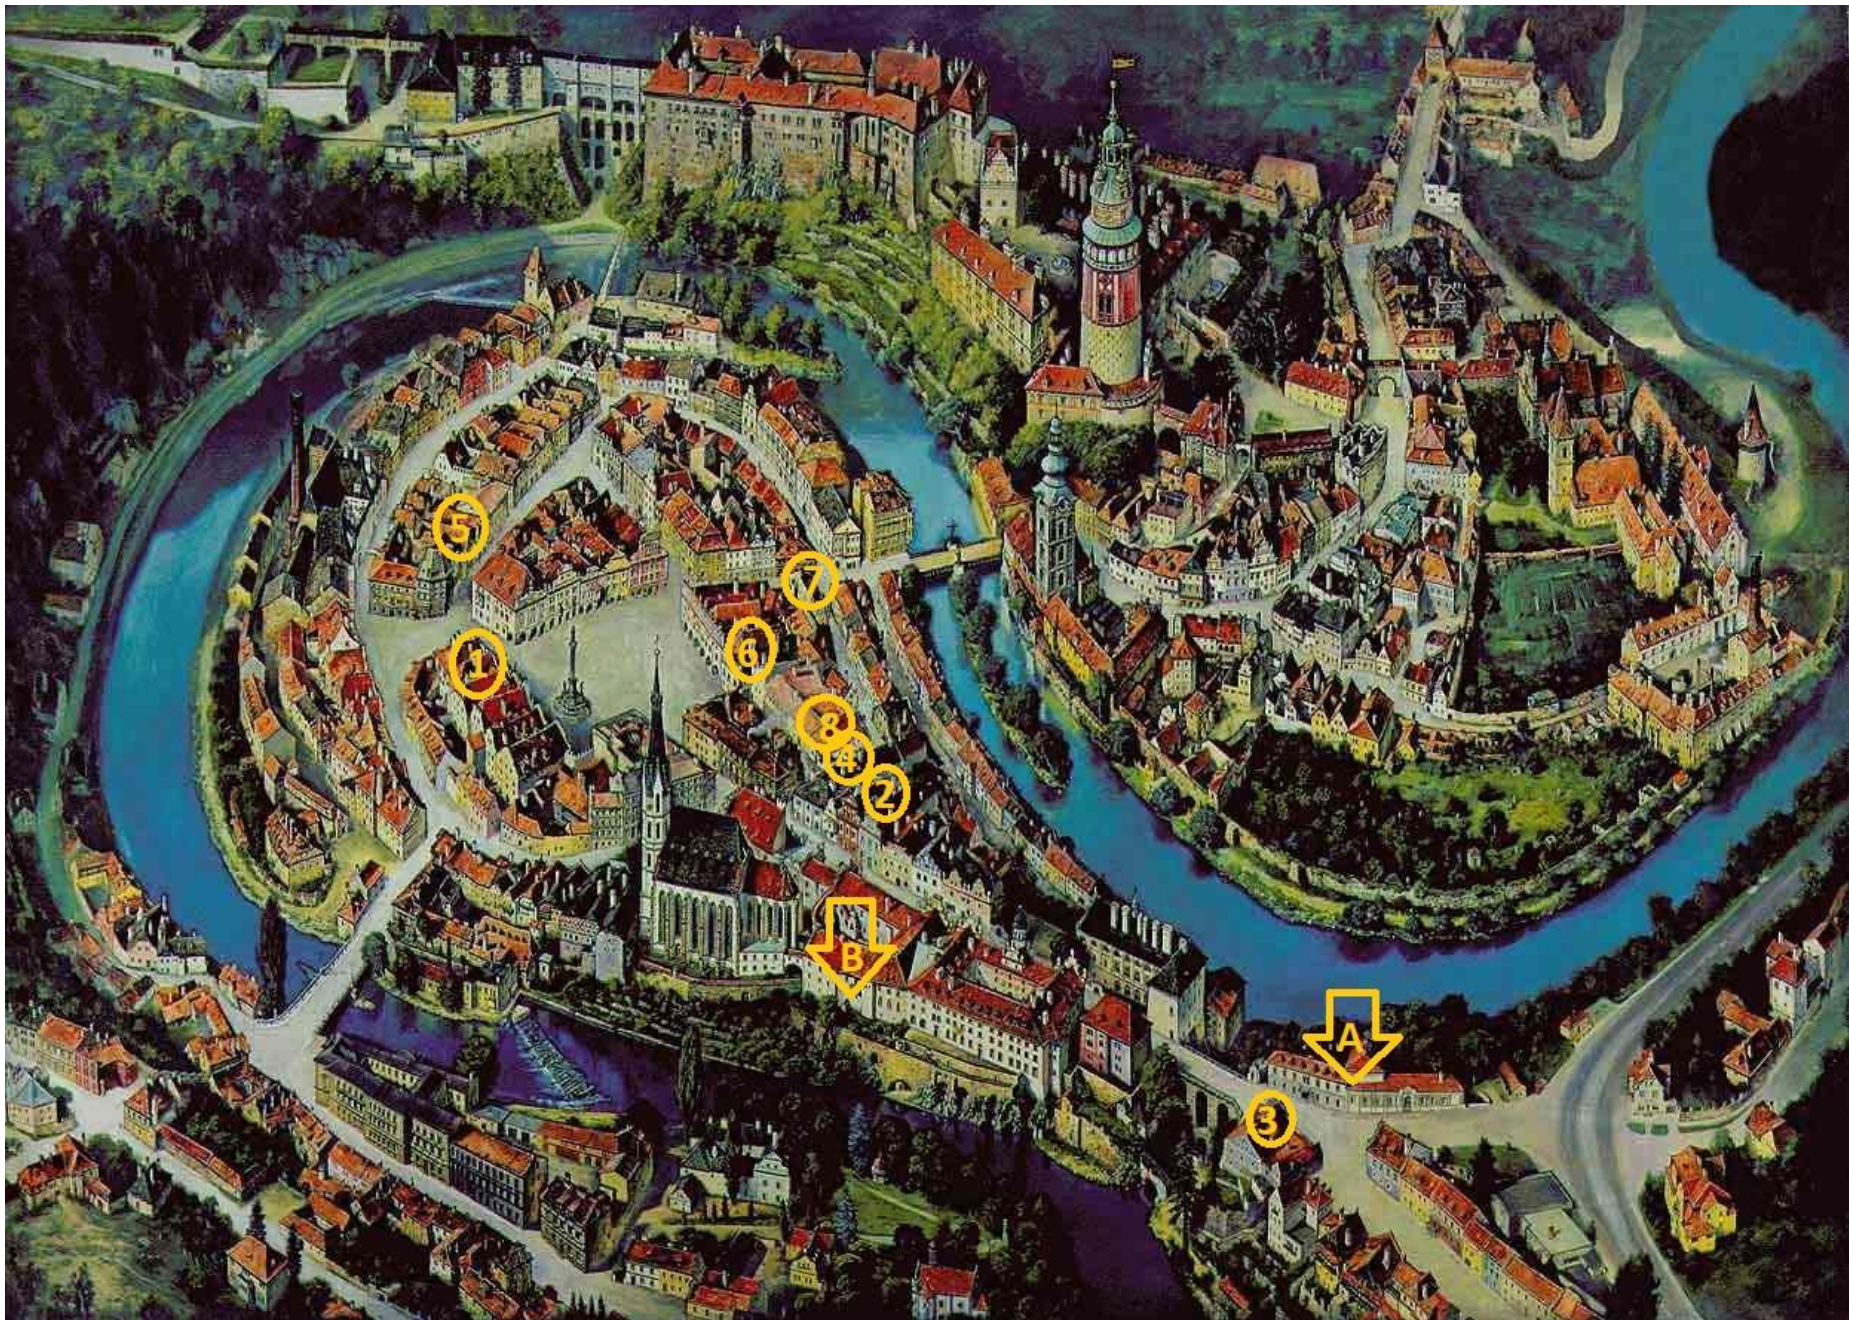

THE LOCATION OF THE WORKSHOPS VENUES AND PARTNERS HOTELS, PENSIONS AND HOSTELS FOR THE YEAR 2025

A – Town Theater/lectors venue, **B** – House of Prelate/computer lab, **1**) Hotel Zlaty Andel “Base camp”, **2**) Hotel Arcadie, **3**) Hotel Barbakán
4) Hotel Peregrin **5**) Pension Švambersky Dům **6**) Pension Maštal **7**) Pension Thallerův dům **8**) Castle View Apartment